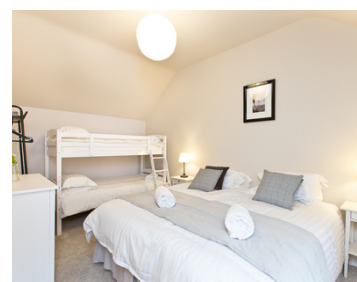

At a Glance...

- Nine beautifully designed bedrooms over 3 dwellings
- 3 adjoining cottages all with their own lounge & dining areas /breakout rooms
- Equal distance from Buxton & Bakewell – great activities and places to eat
- Impressive glass roof dining area with table to seat up to 16 on one large table or up to 24 when tables separated (mixture of chairs & benches)
- Fully equipped for self catering in great open plan kitchen & quirky dining area
- Superb outside area with outdoor seating and BBQ • Traditional bar billiards table
- Quintessential Peak District village location
- Full venue details available [here](#)

Perfect For...

- Flexibility for the whole group to be together, yet with independent dwellings offers privacy and opportunity for smaller groups to break off
- Great venue for business meetings and team building
- In the heart of the Peak District with great walks from the doorstep
- High ratio of bedrooms to bathrooms
- Super budget friendly option for smaller, more informal groups

Location...

- Star House, Main Road, Taddington, Buxton, SK17 9TU
- Approximate GPS coordinates: 53.236572, -1.788391
- What3words: ///nicer.proper.divides

Transport Links...

Train

Macclesfield (direct trains from London 1hr.45) 17.5 miles (35 mins drive)

Buxton (direct trains from Manchester) 6 miles (10 mins drive)

Chesterfield (direct trains from London, Manchester & Birmingham) 19 miles (35 mins drive)

Airport

Manchester Airport (31 miles) within 1 hr 10 min drive time.

East Midlands (53 miles) approx 1hr 20 mins drive time

Birmingham (72 miles) 1 hr 30 mins drive time

Capacity

9 GUESTS SINGLE ROOM OR UP TO 18 IN SHARED ROOMS

Bedrooms

9 BEDROOMS ALL CAN BE TWIN OR DOUBLE

Bathrooms

6 ENSUITE, 1 PRIVATE BATHROOM & 1 SHARED BATHROOM

Meeting Space

PERFECT FOR UP TO 16 DELEGATES BOARD ROOM OR UP TO 24 INFORMAL

Hire Includes

LINEN, TOWELS, PARKING, WIFI, FLIP CHARTS & PAPER